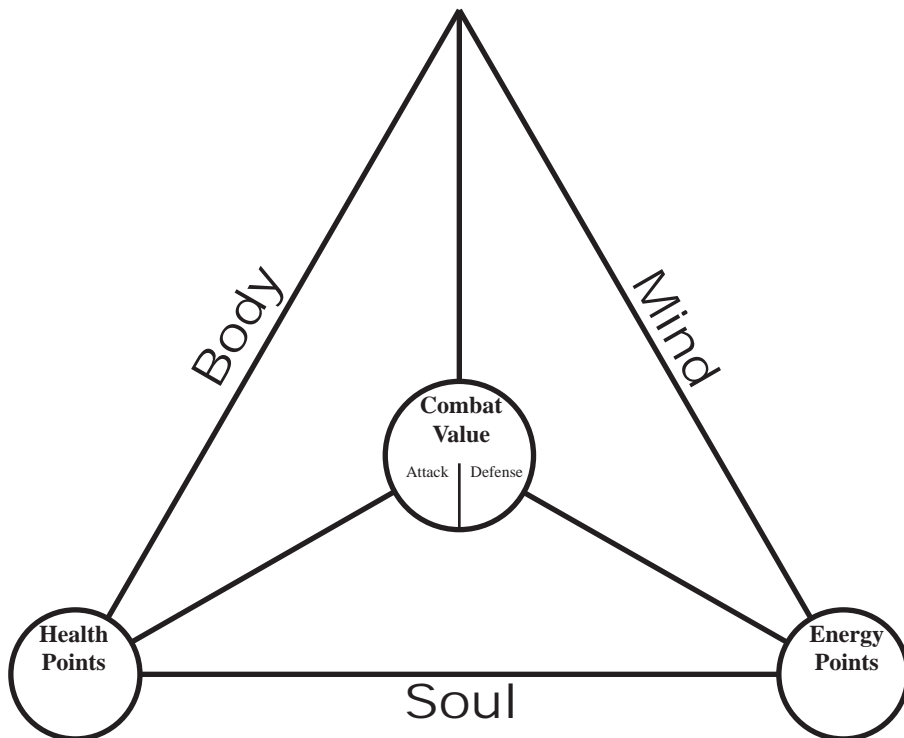

# BIG EYES, SMALL MOUTH

THE UNIVERSAL JAPANESE ANIME RPG

Character Name: \_\_\_\_\_

Age: \_\_\_\_\_ Height: \_\_\_\_\_ Weight: \_\_\_\_\_

Physical Description: \_\_\_\_\_

\_\_\_\_\_

\_\_\_\_\_

\_\_\_\_\_